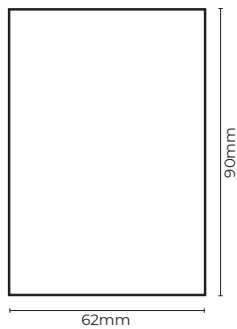

FEATURES.

- A wide distribution designed to illuminate task surfaces
- Dot-free homogeneous illumination
- Optional ultra-wide upward indirect light
- A seamless system creating up to 30 metre single lengths
- Customisable finishes available
- Low glare diffuser able to achieve UGR 19 up to 2500lm

DIMENSIONS.

Suspended

TECHNICAL DATA.

APPLICATIONS	Commercial and residential lighting
INSTALLATION	Interior
MOUNTING	Suspended
MATERIALS	Extruded Aluminium Body, Continuous diffuser and Aluminium End caps
OPTIC	Opal Low Glare
LIGHT SOURCE	LED Boards
EFFICIENCY	Low Glare: up to 94.4 lm/W Opal: up to 108.1 lm/W
COLOUR TEMP	3000K 4000K Beyond Vision
DIMENSIONS	W 62mm x H 90mm
CONTROL	Non Dim DALI Casambi
WARRANTY	10 Year Product Warranty & 13 Months Labour Warranty
FINISH	Black or White powder-coat Custom colours available